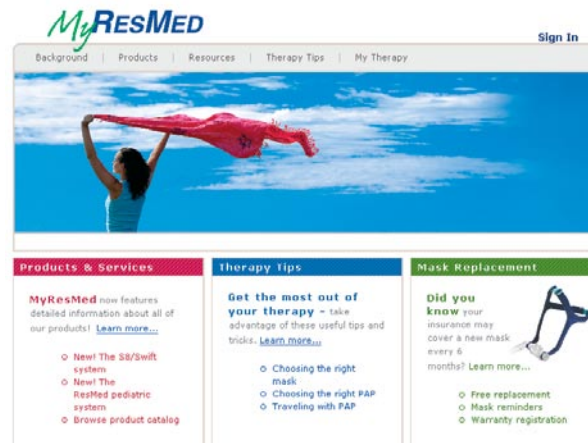

Swift LT Nasal Pillows System

Designed for your lifestyle, the Swift LT nasal pillows system is light on the face, easy to use and fit, and provides personalized comfort and unparalleled quietness for you and your bed partner.

RESMED

Visit www.myresmed.com to register your Swift LT and learn more about sleep apnea treatment and ResMed products. MyResMed is your 24-hour resource for therapy tips, personalized replacement reminders and much more.

RESMED

Swift™ LT NASAL PILLOWS SYSTEM Light touch, Easy fit

Featuring...

Light touch, quiet comfort

- **Compact and streamlined design**
Minimizes facial contact while offering stability with a secure seal (ideal for active sleepers)
- **Soft, flexible and stable headgear**
Flexes and adjusts to your facial width and minimizes facial marks
- **Dual-wall nasal pillows**
Sit on a flexible pillow base and seal softly to reduce airflow into the nasal passages for maximum comfort
- **Lightweight design**
Weighs only 2.3 oz (67 g), one of the lightest on the market
- **Unique vent design**
Delivers super quiet performance, making Swift™ LT the quietest on the market